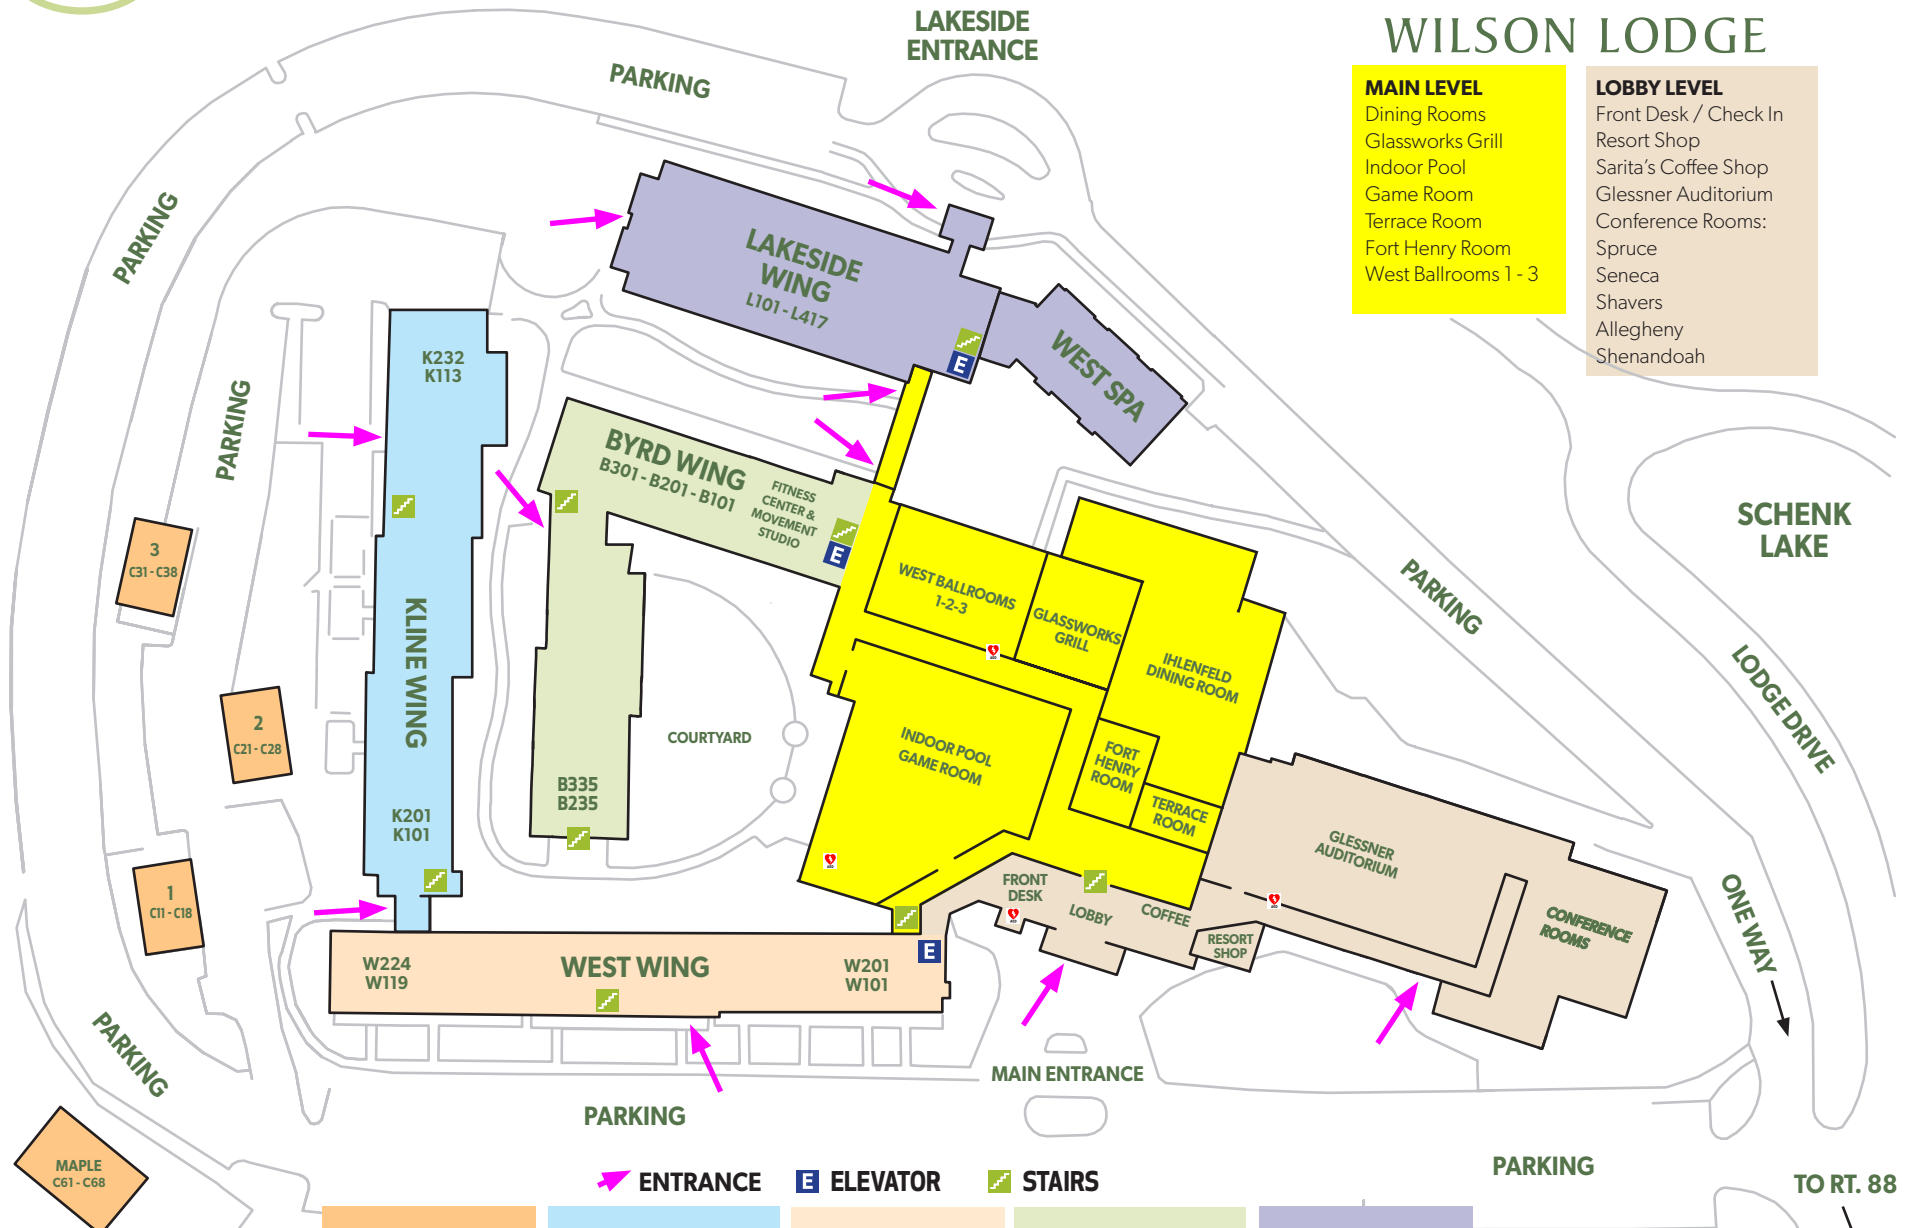

To Wheeling
Warden Run Road
Falls Entrance

Route 88 North
To West Liberty
To Bethany

COTTAGELOCATOR

Cottage Area A:		Z	Zelkova
A	Azalea	K	Kalmia
O	Oak	BU	Burton House
BE	Beech	L	Laurel
B	Bluet	AS	Ash
Q	Quince	Cottage Area B:	
CH	Chestnut	I	Ivy
C	Clover	J	Juniper
R	Redbud	H	Hawthorn
D	Daisy	AR	Aster
S	Sumac	DA	Daffodil
DO	Dogwood	GI	Ginkgo
E	Edelwiess	FO	Forsythia
T	Tulip	HO	Holly
EL	Elderberry	LI	Lilac
F	Fern	RH	Rhododendron
U	Ulmus	MA	May
G	Goldenrod	CB	Chambers
V	Viburnum	HE	Hess
W	Willow		
Y	Yucca		
M	Maple Chalet (adjacent to Wilson Lodge)		

MAP LEGEND

- Information
- Restrooms
- Dining/Restaurant
- Automated External Defibrillator
- Snack Bar
- Reserved Picnic Sites
- Recycling Drop-off

WILSON LODGE

MAIN LEVEL

- Dining Rooms
- Glassworks Grill
- Indoor Pool
- Game Room
- Terrace Room
- Fort Henry Room
- West Ballrooms 1 - 3

LOBBY LEVEL

- Front Desk / Check In
- Resort Shop
- Sarita's Coffee Shop
- Glessner Auditorium
- Conference Rooms:
- Spruce
- Seneca
- Shavers
- Allegheny
- Shenandoah

CHALETS
 Outside Entry
 Chalet 1 - Rooms C11 - C18
 Chalet 2 - Rooms C21 - C28
 Chalet 3 - Rooms C31 - C38

ENTRANCE ELEVATOR STAIRS

PARKING **TO RT. 88**